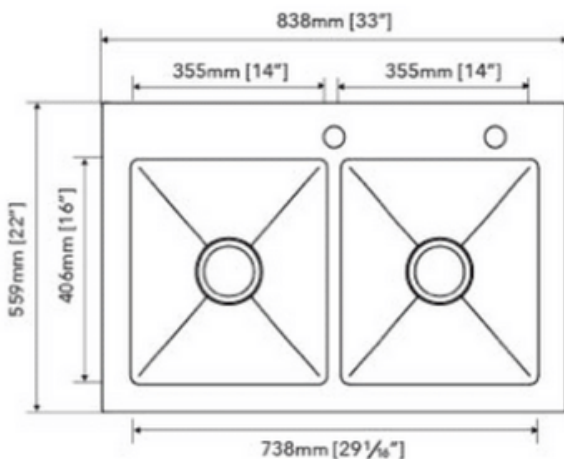

STAINLESS STEEL SINK

SPECIAL ORDER

MODEL: SS-113-20-3322A0

DEPTH	GAUGE	HOLES
9"	18	3/4

- Square Sink 15-Degree Radius Dual Bowl 50/50
- Dimensions: 33"x22"
- Material: SS304
- Finish: Brushed

Undercoated and Sound Pads

3-1/2" Drain Opening

Supplied with Fasteners

cUPC Certified

SPECIFICATION

Disclaimer: Nerval makes every effort to provide accurate specification data. However, specification may change without notice. Please visit nerval website to see Nerval's terms and conditions.